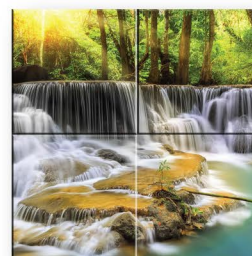

MURALE SZKLANE

MURAL 240X120 WATERFALL
8-ELEM.

MURAL 240X120 WATERFALL 1
8-ELEM.

MURAL 240X120 TREE
16-ELEM

MURAL 180X120 BRIDGE
6-ELEM

MURAL 120X180 BRIDGE 1
6-ELEM

MURAL 120X180 FLOWERS
6-ELEM

MURAL 120X120 WATERFALL 2
4-ELEM