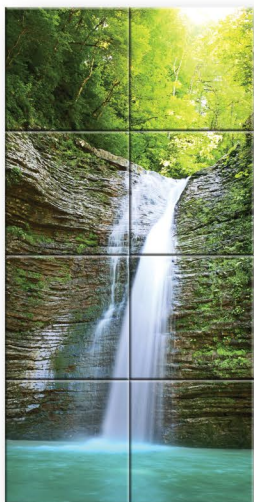

MURALE SZKLANE

MURAL 240X120 WATERFALL
8-ELEM.

MURAL 240X120 WATERFALL 1
8-ELEM.

MURAL 240X120 TREE
16-ELEM

MURAL 180X120 BRIDGE
6-ELEM

MURAL 120X180 BRIDGE 1
6-ELEM

MURAL 120X180 FLOWERS
6-ELEM

MURAL 120X120 WATERFALL 2
4-ELEM