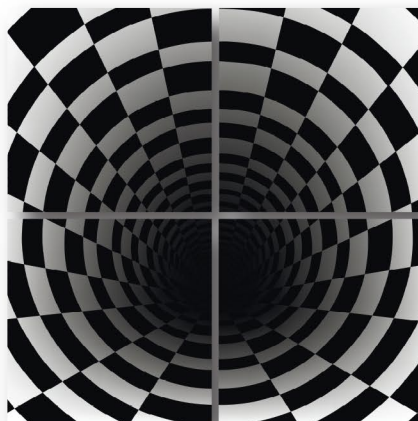

PANELE SZKLANE PODŁOGOWE

FLOOR GLASS 120X120 DOLPHINS MURAL 4 ELEM.

FLOOR GLASS 120X120 TUNNEL MURAL 4 ELEM.

FLOOR GLASS 180X120 ILLUSION MURAL 6 ELEM.

FLOOR GLASS 60X60 DOLPHINS
WATER CLOSE

FLOOR GLASS 60X60 DOLPHINS
WATER FAR

FLOOR GLASS 60X60 STONES