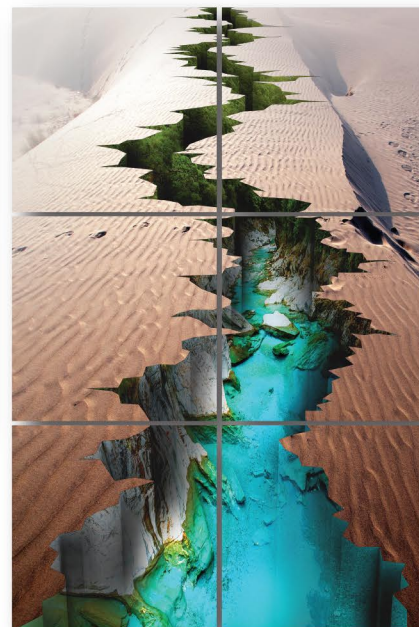

PANELE SZKLANE PODŁOGOWE

FLOOR GLASS 120X120 DOLPHINS MURAL 4 ELEM.

FLOOR GLASS 120X120 TUNNEL MURAL 4 ELEM.

FLOOR GLASS 180X120 ILLUSION MURAL 6 ELEM.

FLOOR GLASS 60X60 DOLPHINS
WATER CLOSE

FLOOR GLASS 60X60 DOLPHINS
WATER FAR

FLOOR GLASS 60X60 STONES