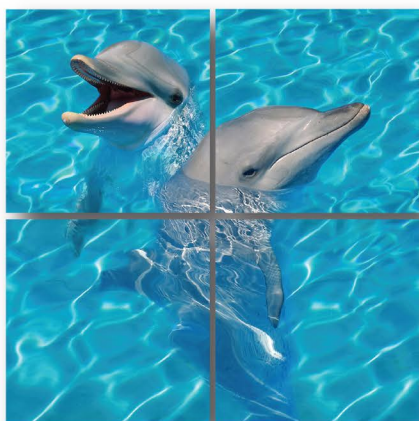

PANELE SZKLANE PODŁOGOWE

FLOOR GLASS 120X120 DOLPHINS MURAL 4 ELEM.

FLOOR GLASS 120X120 TUNNEL MURAL 4 ELEM.

FLOOR GLASS 180X120 ILLUSION MURAL 6 ELEM.

FLOOR GLASS 60X60 DOLPHINS
WATER CLOSE

FLOOR GLASS 60X60 DOLPHINS
WATER FAR